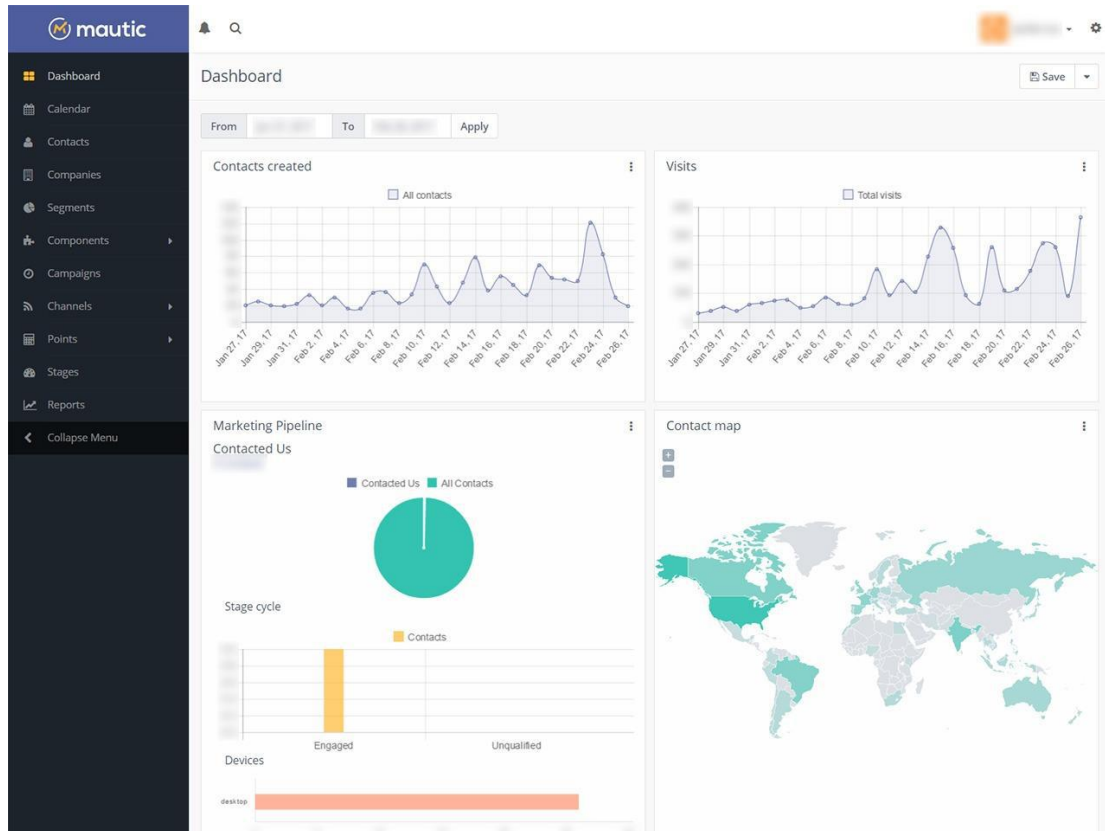

Dashboard - available widgets

Core Widgets

Recent Activity

Asset Widgets

Downloads in time
Unique vs repetitive downloads
Popular assets
Created assets

Campaign Widgets

Events triggered in time
Leads added in time

Email Widgets

Emails in time
Sent email to contacts
Most hit email redirects
Ignored vs read
Upcoming emails
Most sent emails
Most read emails
Created emails

Devices for emails read

Form Widgets

Submissions in time
Top submission referrers
Top submitters
Created forms

Contact Widgets

Created contacts in time
Anonymous vs identified contacts
Lifecycle
Map
Top segments
Top contact creators
Top contact owners
Created contacts

Page Widgets

Page visits in time
Unique vs returning visitors
Dwell times
Popular landing pages
Created Landing pages
Device granularity

Point Widgets

Points in time

Report Widgets

Report Graph

Stage Widgets

Stages in time